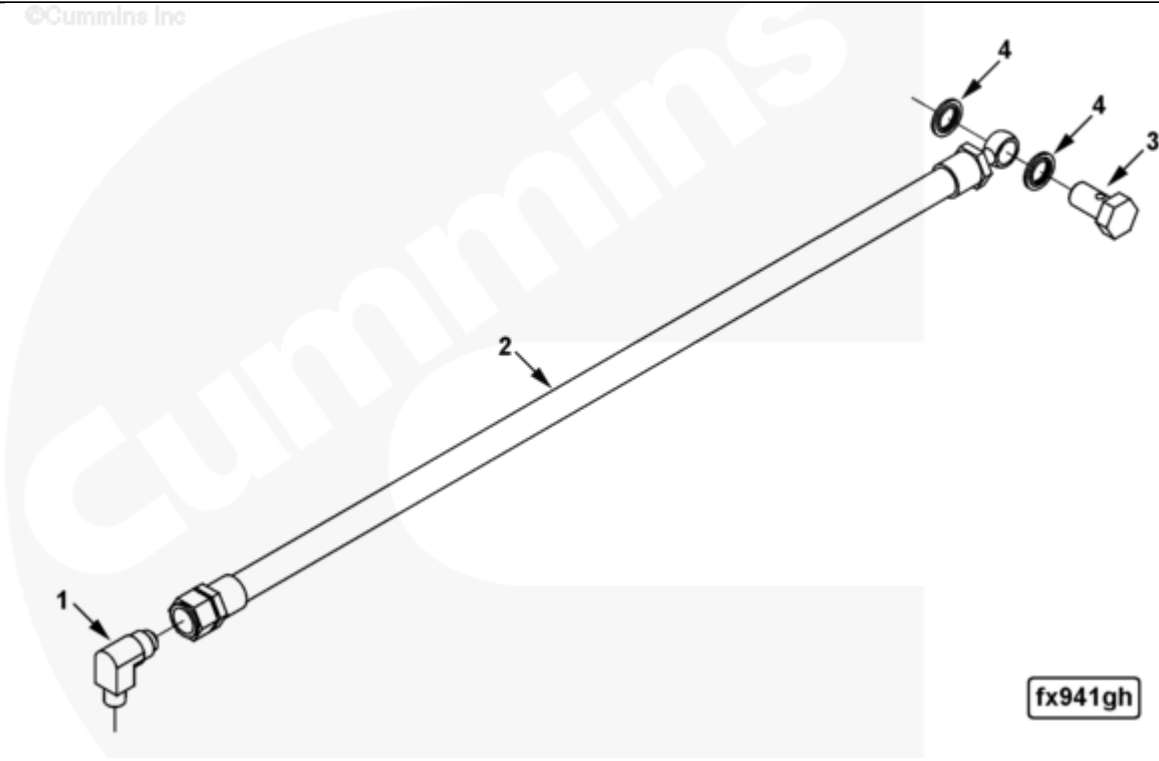

Parts Catalog - Option Detail

Electronic Parts Catalog - Option Detail				
Option	Group	Graphic	Film Card	Date
FX9004-02	06.03	fx941gh	Z	24-SEP-01
Engines	6C8.3, C GAS PLUS CM556, G8.3, G8.3 CM558, GTA8.3 CM558, ISC CM2150, ISC CM554, ISC CM850, ISC8.3 CM2250, ISC8.3 G CM2180 C101, ISL CM2150, ISL CM554, ISL CM850, ISL G CM2180, ISL8.9 CM2150 L110, ISL8.9 CM2880 L112, ISL9 CM2150 SN, ISL9 CM2250, ISL9 CM2350 L101, ISL9 CM2350 L111, ISLE4 CM850, L GAS PLUS CM556, L8.9, L8.9 L121, L8.9G CMOH2.0 L125B, L9 CM2350 L116B, L9 CM2350 L119B, L9 CM2350 L120C, L9 CM2350 L123B, L9.3 L105, L9.5 L117, L9N CM2380 L124B, QSC8.3 CM2250, QSC8.3 CM2880 C102, QSC8.3 CM554, QSC8.3 CM850(CM2850), QSL9 CM2250, QSL9 CM2250 L115, QSL9 CM2350 L102, QSL9 CM2350 L107, QSL9 CM2350 L118, QSL9 CM2350 L122, QSL9 CM554, QSL9 CM850(CM2850), QSL9 G CM558, QSL9 M CM2250 L106, QSL9.3 CM2880 L113			

[SMALL](#) | [MEDIUM](#) | [LARGE](#)

Cart	Ref No	Part Number	Part Description	Required	Remarks
View My Cart					
		FX9004-02	Injection Pump Supply		MR - INJECTION PUMP OIL...(More)
					SUPPLY
					External Oiling Provision:
					No
					Latch Out Provision: Yes

					Air Compressor Provision: No
					Connection Hose Material:
					M213
					Restricted Fuel Pump
					Governor: RSV
					Location: #3 Hole
					Length (mm): 508
					Orientation: 9:00
					Engine Family: C Series
					Restricted Fuel Pump
					Manufacturing/Model: Bosch
					MW; Bosch A; Bosch P3000
					DEP May Use 3280572 in Place
					of 3918002
<input type="checkbox"/>	1	68139	Male Adapter Elbow	1	1/8 NPTF X 7/16 - 20 (90).
<input type="checkbox"/>	2	3916779	Flexible Hose	1	
<input type="checkbox"/>	3	3918002	Banjo Connector Screw	1	M10 x 1.00 x 19
<input type="checkbox"/>	4	3918190	Sealing Washer	2	10mm.